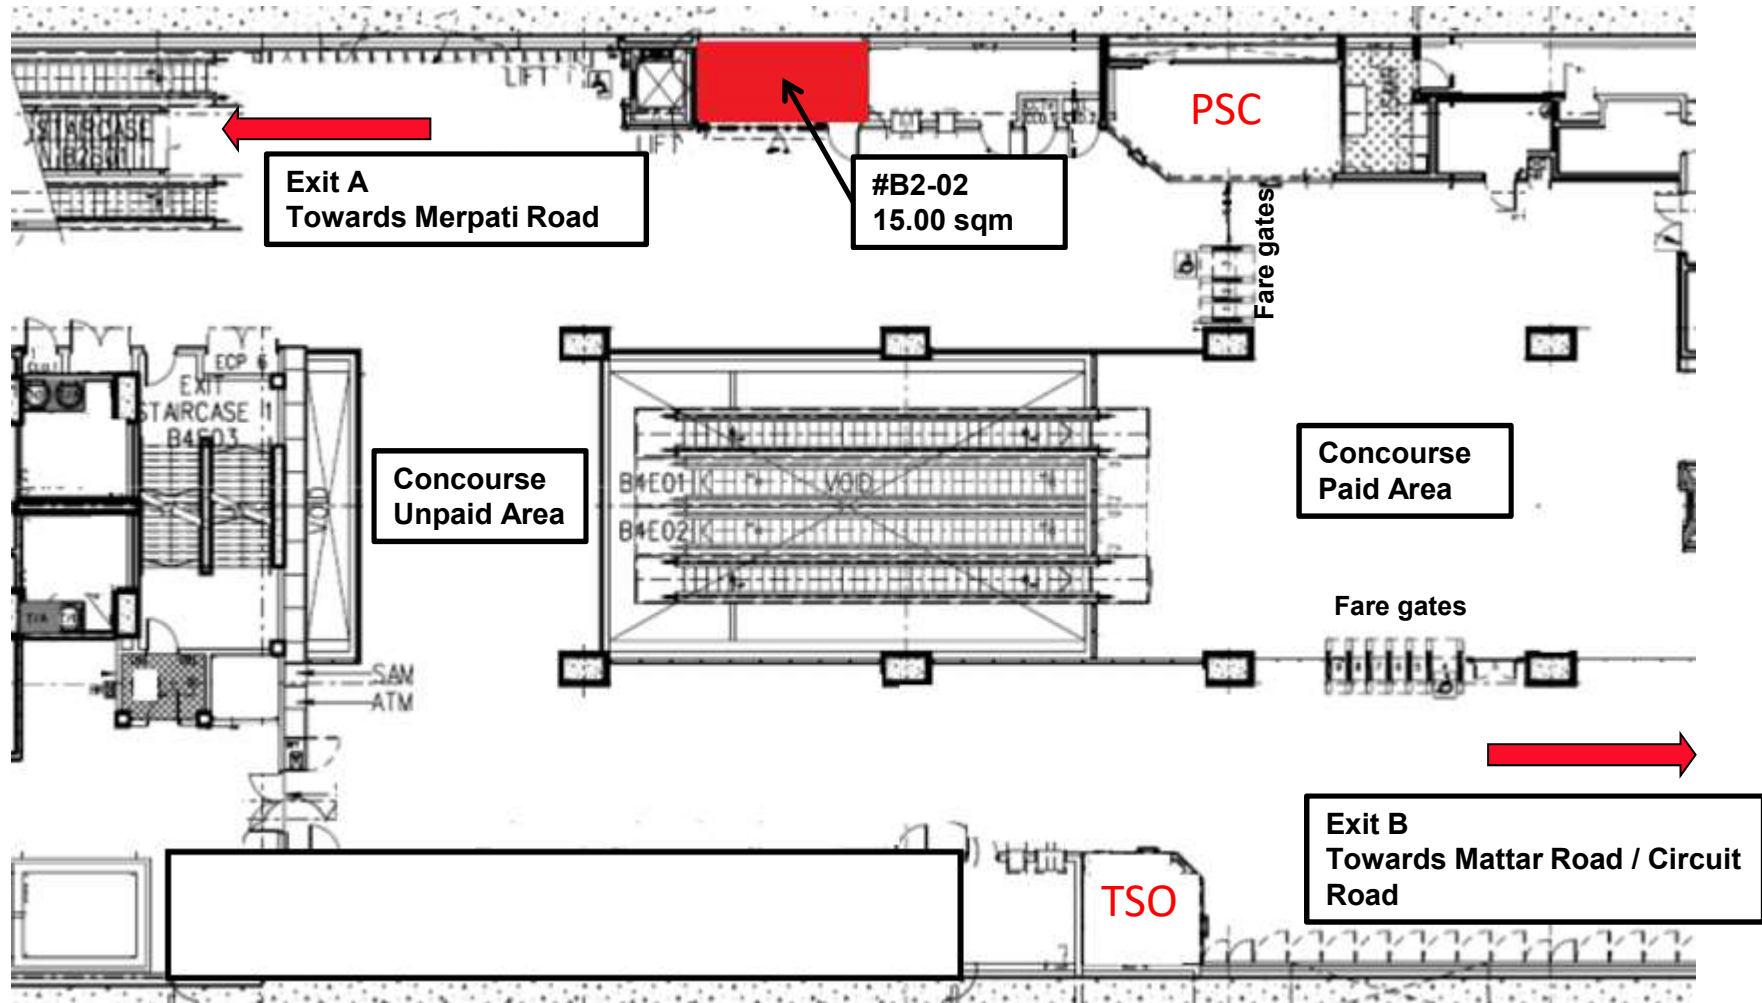

# MATTAR MRT STATION

PSC – Passenger Service Centre  
TSO – Transitlink Ticket Sales Office